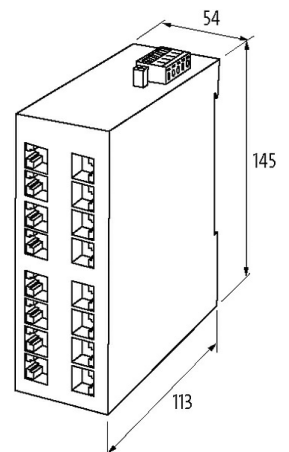

Illustration

Product may differ from Image

Approvals**Input**

Input current max. 0.8 A

Connections

Fieldbus 16× RJ45 (14× 100 Mbit/s, 2× 1000 Mbit/s)

Supply Screw plug-in terminal: 0.2...1.5 mm²**General data**

Protection IP30

Housing	Metal black
Mounting method	DIN-rail mountable TH35 (EN 60715)
Temperature range	0...+70 °C (storage temperature -20...+70 °C)
Dimensions H×W×D	145×54×113 mm

Technical Data

Operating voltage	IP502× 9...48 V DC, redundancy
Transfer rate	10/100/1000 Mbit/s full duplex
Input current	7.4 W
Operating modes	Autocrossing Autonegotiation